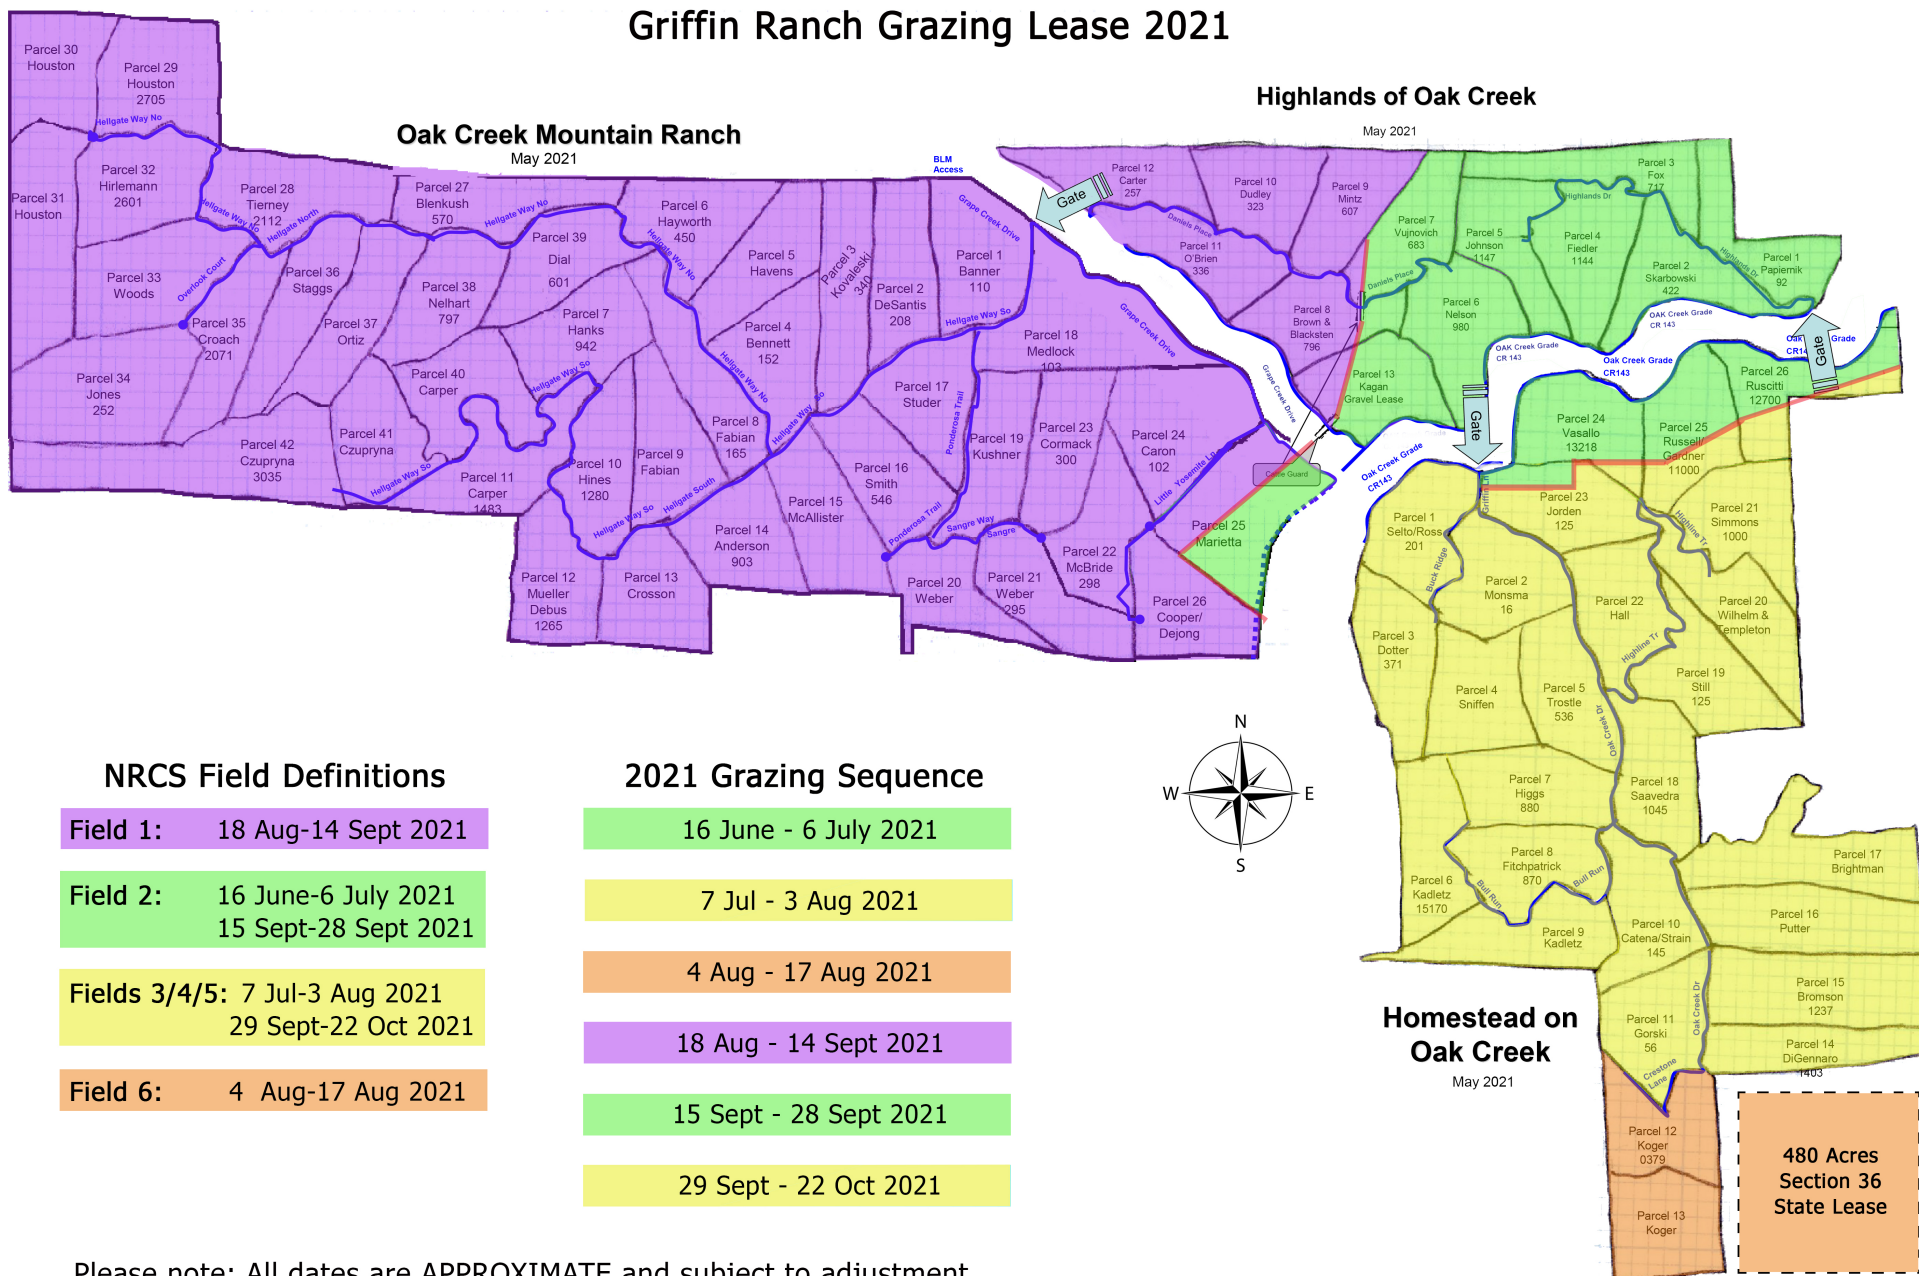

# Griffin Ranch Grazing Lease 2021

## NRCS Field Definitions

- Field 1: 18 Aug-14 Sept 2021
- Field 2: 16 June-6 July 2021  
15 Sept-28 Sept 2021
- Fields 3/4/5: 7 Jul-3 Aug 2021  
29 Sept-22 Oct 2021
- Field 6: 4 Aug-17 Aug 2021

## 2021 Grazing Sequence

- 16 June - 6 July 2021
- 7 Jul - 3 Aug 2021
- 4 Aug - 17 Aug 2021
- 18 Aug - 14 Sept 2021
- 15 Sept - 28 Sept 2021
- 29 Sept - 22 Oct 2021

Please note: All dates are APPROXIMATE and subject to adjustment.